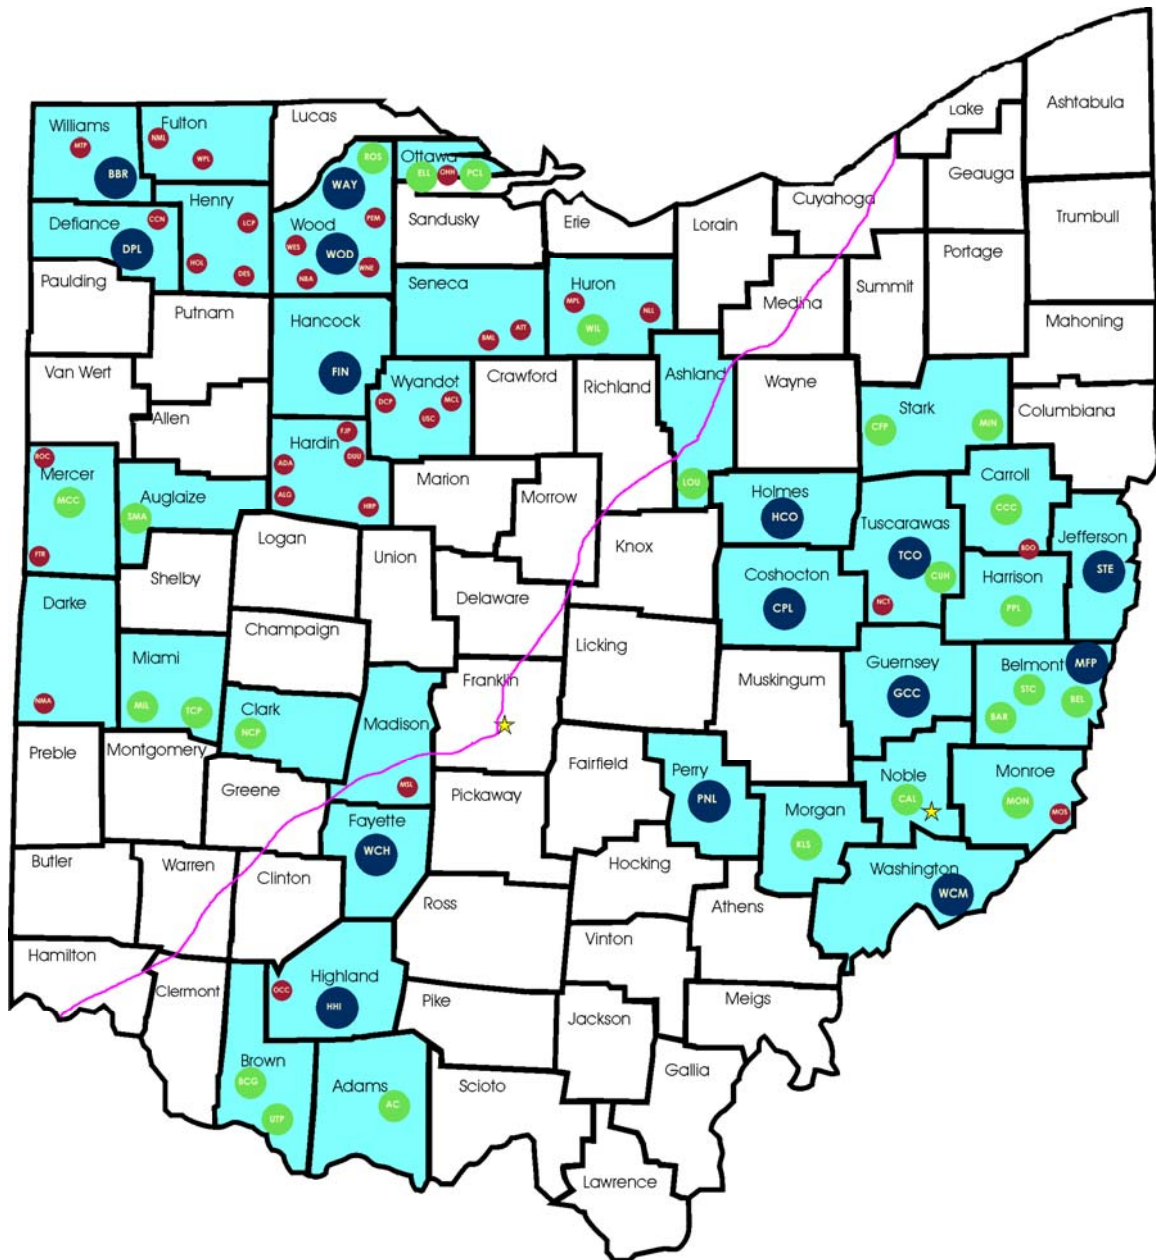

Libraries by Size

Map Key:

Small library = **red dot**

Medium library = **green dot**

Large library = **blue dot**